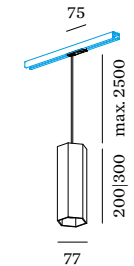

RAY | HEXO on track

1-Phase

HEXO 2.0 | 3.0

PAR16 max. 12W | GU10
100-240VAC | 50-60Hz
aluminium
1-phase Global® track adapter

⊕ IP20 0.58 | 0.74kg

2.0 200mm	CODE
	215520G0
	215520Q0
	215520P0
	215520B0

3.0 300mm	CODE
	215620G0
	215620Q0
	215620P0
	215620B0

RAY 2.0 | 3.0

PAR16 max. 12W | GU10
100-240VAC | 50-60Hz
aluminium
1-phase Global® track adapter

⊕ IP20 0.54 | 0.68kg

2.0 200mm	CODE
	217520W0
	217520G0
	217520M0
	217520P0
	217520B0

3.0 300mm	CODE
	217620W0
	217620G0
	217620M0
	217620P0
	217620B0

OPTIONAL

PAR16 6.5W GU10 phase-cut dim	CODE
2700K 460lm	901228W3
2700K 437lm	901228B3
3000K 500lm	901228W5
3000K 457lm	901228B5

white fixture with white cable/adapter
other fixtures with black cable/adapter
more colour combinations on request

OPTIONAL

PAR16 6.5W GU10 phase-cut dim	CODE
2700K 460lm	901228W3
2700K 437lm	901228B3
3000K 500lm	901228W5
3000K 457lm	901228B5