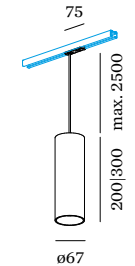

RAY | HEXO on track

1-Phase

HEXO 2.0 | 3.0

PAR16 max. 12W | GU10
100-240VAC | 50-60Hz
aluminium
1-phase Global® track adapter

⊕ IP20 0.58 | 0.74kg

2.0 200mm	CODE
	215520G0
	215520Q0
	215520P0
	215520B0

3.0 300mm	CODE
	215620G0
	215620Q0
	215620P0
	215620B0

RAY 2.0 | 3.0

PAR16 max. 12W | GU10
100-240VAC | 50-60Hz
aluminium
1-phase Global® track adapter

⊕ IP20 0.54 | 0.68kg

2.0 200mm	CODE
	217520W0
	217520G0
	217520M0
	217520P0
	217520B0

3.0 300mm	CODE
	217620W0
	217620G0
	217620M0
	217620P0
	217620B0

OPTIONAL

PAR16 6.5W GU10 phase-cut dim	CODE
2700K 460lm	901228W3
2700K 437lm	901228B3
3000K 500lm	901228W5
3000K 457lm	901228B5

white fixture with white cable/adapter
other fixtures with black cable/adapter
more colour combinations on request

OPTIONAL

PAR16 6.5W GU10 phase-cut dim	CODE
2700K 460lm	901228W3
2700K 437lm	901228B3
3000K 500lm	901228W5
3000K 457lm	901228B5