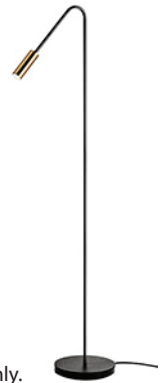

# VOLTA p-3538

## floor lamp

Date	Type
Project	
Location	
Model #	Quantity
Specifier	

### Description

Floor lamp with a cylindrical aluminium head and acrylic (PMMA) lens diffuser.  
50° angle acrylic optic lens conversion kit is optional.  
Dimmer on the head.

Pictures above might not show the specified dimensions or material. They are for illustration purposes only.

### Ordering information

Product Code	Lamp	Finish body	Finish head	Accessories
p-3538-W	LED 6,1W (2700K / Ang 120° / >80 CRI <span style="color: green;">A++</span> ) 350mA) / 230V (included) Typ* 665 lumens Dimmable	26 BLK Black 71 WH White CUSTOM	26 BLK Black 61 S GLD Satin Gold 71 WH White CUSTOM	50° angle acrylic optic lens conversion kit E67353001
p-3538-M	LED 6,1W (3000K / Ang 120° / >80 CRI <span style="color: green;">A++</span> ) 350mA) / 230V (included) Typ* 703 lumens Dimmable	26 BLK Black 71 WH White CUSTOM	26 BLK Black 61 S GLD Satin Gold 71 WH White CUSTOM	50° angle acrylic optic lens conversion kit E67353001