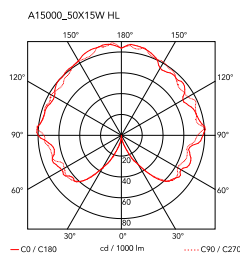

Mounting	Pendant
Environment	Indoor
Weight	9.2 Kg
Light sources available	1 x RF28889 LED 2,7W E14 150lm 2700K [i] frosted kit 20 pz 1 x RF28987 LED 2,7W E14 150lm 2700K [i] frosted kit 32 pz
Emergency	Without
Voltage	220-250V
Power	50x MAX15
Battery	No
Supply included	Yes
Cord Length	2800 mm
Materials	Steel
Colors	<ul style="list-style-type: none"> A1501031 - Matt Black A1501057 - Chrome A1501059 - Brass