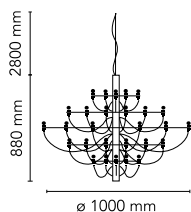

2097/50 (frosted bulbs)

by Gino Sarfatti , 1958

Suspension lamp providing diffused light. Steel central structure with brass arms, both available either chromium-plated, black or golded. Steel ceiling fitting and rose.

Mounting	Pendant
Environment	Indoor
Weight	9.2 Kg
Light sources available	1 x RF28889 LED 2,7W E14 150lm 2700K [i] frosted kit 20 pz 1 x RF28987 LED 2,7W E14 150lm 2700K [i] frosted kit 32 pz
Emergency	Without
Voltage	220-250V
Power	50x MAX15
Battery	No
Supply included	Yes
Cord Length	2800 mm
Materials	Steel
Colors	<ul style="list-style-type: none"> A1501031 - Matt Black A1501057 - Chrome A1501059 - Brass