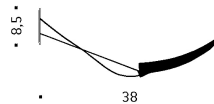

INGO MAURER

18x18
INGO MAURER UND TEAM 2015

18 x 18 is usually available for immediate delivery. Lamp shade in powder-coated aluminium; stainless steel, plastic. Two ball-joints provide high flexibility. Line voltage LED. The 110 - 125 volts version is delivered with adapter plate to cover standard U.S. 4 inch octagonal junction boxes.