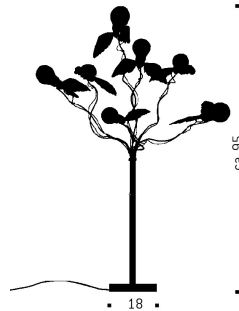

Birdie's Busch LED
INGO MAURER UND TEAM 2010/2017

Metal, goose-feather wings, seven LED-bulbs.

Light source

With 7 LED bulbs, 7 x 1,5 W, 700 lm, 2700 K, 15000 h, CRI 85, EEC A++, dimmable (dimmer not included)

Technical data

For 220 - 240 or 110 - 130 volts, secondary output 12 volts AC.

More info

Cable with switch. Available from end of September 2018.

INGO MAURER