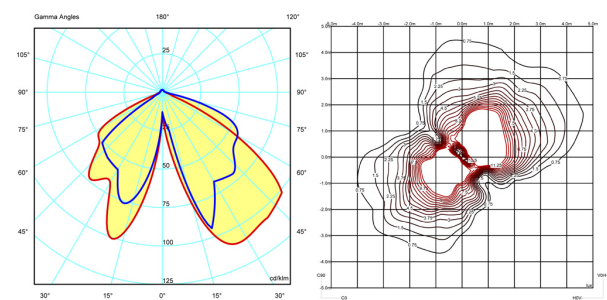

Gross weight 15.0 kg. / Net weight 13.5 kg.

Installation and assembly

Please, see the installation manual

Light distribution

Ground lighting

Reduced-height outdoor lamp to shade light on the ground.

Photometric data