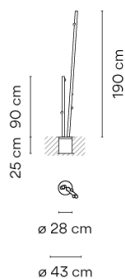

4810-58 Off-white matt (Pantone Warm Gray 2 U)

Sketch

Electrical characteristics

5 x LED2,1W 700mA

AND

5 x LED2,1W 700mA

Total 23.0 W

VIBIA

Light source: 2700K CRI >80 996 lm 95 lm/W

Fixture: 237 lm 23 lm/W

Driver included: CC - Constant Current 700 mA 100-240V 50/60Hz

Electronic dimming NO DIM

Physical characteristics

3 Box / 0.35 x 0.49 x 0.49 m. / Vol. 0.1386 m³ /

Gross weight 15.0 kg. / Net weight 13.5 kg.

Installation and assembly

Please, see the installation manual

Light distribution

Ground lighting

Reduced-height outdoor lamp to shade light on the ground.

Photometric data