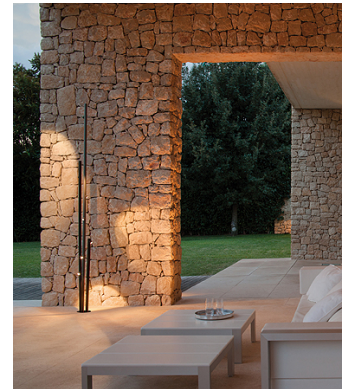

BAMBOO

Design by Antoni Arola & Enric Rodríguez.

Reference

4810.

Application

Outdoor lamps

Installation type

Built-in

Description

Bamboo is a recessed outdoor lamp with two arms. Available in three finishes – khaki, stainless steel and off-white – that make it possible to camouflage and integrate it into the landscape, with the added surprise that it produces light. Designed by Antoni Arola & Enric Rodríguez.

Diffuser

Methacrylate diffuser

Materials

Cane: Resin + fiberglass

Diffuser: Methacrylate

Finish

4810-07 Khaki (RAL 7006)

4810-54 Matt oxide lacquer (RAL 8017)

4810-58 Off-white matt (Pantone Warm Gray 2 U)

Sketch

Electrical characteristics

5 x LED2,1W 700mA

AND

5 x LED2,1W 700mA

Total 23.0 W

VIBIA