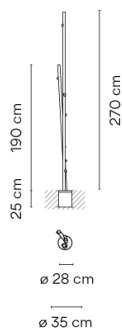

4811-58 Off-white matt (Pantone Warm Gray 2 U)

Sketch

Electrical characteristics

7 x LED2,1W 700mA

Total 16.1 W

VIBIA

Light source: 2700K CRI >80 1395 lm 95 lm/W

Fixture: 332 lm 22 lm/W