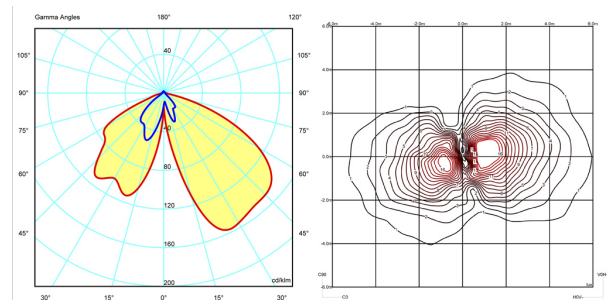

Installation and assembly

Please, see the installation manual

Light distribution

Ground lighting

Reduced-height outdoor lamp to shade light on the ground.

Photometric data

Certificates