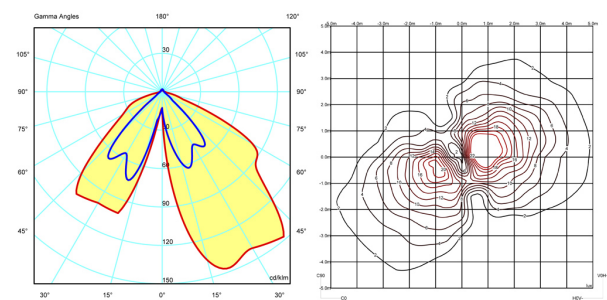

Installation and assembly

Please, see the installation manual

Light distribution

Ground lighting

Reduced-height outdoor lamp to shade light on the ground.

Photometric data

Certificates