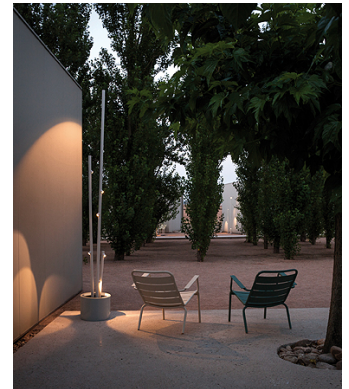

Electrical characteristics

9 x LED2, 1W 700mA

Total 20.7 W

VIBIA