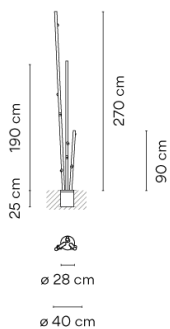

 **4812-58** Off-white matt (Pantone Warm Gray 2 U)

Sketch

Electrical characteristics

9 x LED2, 1W 700mA

Total 20.7 W

VIBIA

Light source: 2700K CRI >80 1794 lm 95 lm/W

Fixture: 420 lm 22 lm/W

Driver included: CC - Constant Current 700 mA 100-240V 50/60Hz

Electronic dimming NO DIM

Physical characteristics

4 Box / 0.49 x 0.49 x 0.35 m. / Vol. 0.1854 m³ /

Gross weight 21.6 kg. / Net weight 19.4 kg.