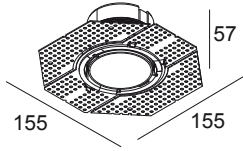

MOUNTING KIT R60 TRIMLESS

O.F.A.

15212 2050

 [View on website](#)

General info

LOCATION	indoor
CUTOUT SHAPE/SIZE (MM)	round - 92
THICKNESS OF MOUNTING SURFACE (MM)	max.25
WEIGHT (KG)	0.2

Remarks

Installing MOUNTING KIT OFA in plasterboard
Installing MOUNTING KIT OFA in concrete + plaster

For detailed installation instructions, please consult the manual: [15212_2050_HAND.pdf](#)

WHERE USED

415 35 00 TWENTY-7 TRIMLESS

Notes: