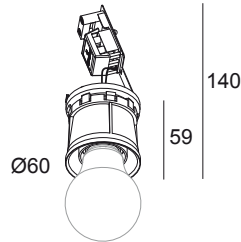

TWENTY-7 TRIMLESS

415 35 00

 [View on website](#)

General info

LOCATION	indoor
INSTALLATION	Ceiling Recessed
CUTOUT SHAPE/SIZE (MM)	round - Ø KIT
RECESSED DEPTH (MM)	100
INGRESS PROTECTION	IP20
WEIGHT (KG)	0.1
ADJUSTABILITY	non adjustable
INFORMATION	INCL.SPY TUBE BLACK

Electrical info

	1 x LED Filament max.20W
CLASS	I

Lightsource info

Min. distance to lightsource (m)	0,1
----------------------------------	-----

Remarks

lamp not included

Requirements

MOUNTING KIT R60 TRIMLESS O.F.A.