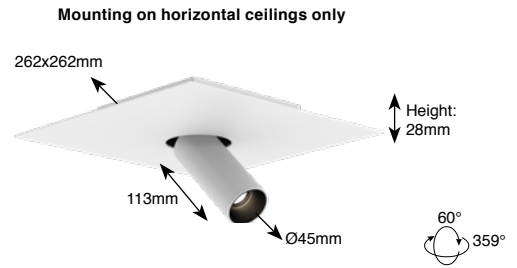

Tektus 45 1-Way Square

Technical Datasheet

DOXIS
LIGHTING FACTORY

General	
Type	Ceiling Mounted Luminaire
Material	Aluminium + Steel
Lamp Type	COB LED
Adjustable	Yes (60°/359°)
Dimmable	Yes
Cooling	Passive
Energy Class	A++
Weight	n.a.
Photobiol. Safety	RG1
Class	class I

IP20 960°C LED

Features:

High efficiency LED luminaire, equipped with a Bridgelux COB LED.
High quality components.
Various colors available.

Specifications