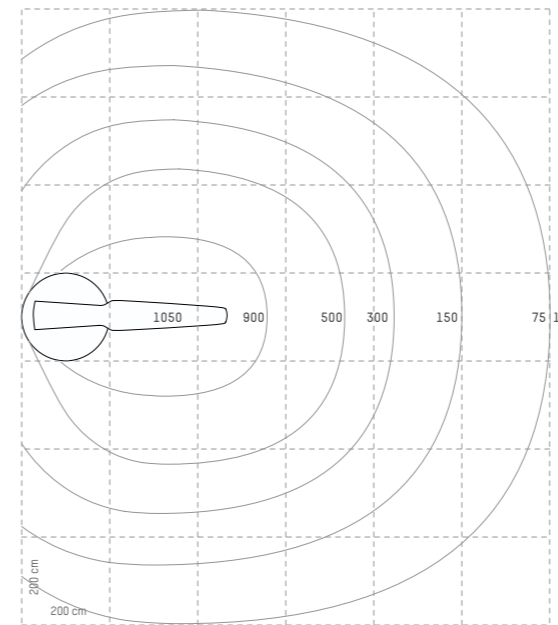

Swan table

TECHNICAL SPECIFICATIONS / TECHNISCHE DATEN

Available colors
and materials

Surface Finish Lacquer

Swan table lx

Power Use	14-7,5 W, with Qi 20W	Kelvin	2700 K, 3000 K [standard]
Voltage	100-240V 50/60 Hz	Lumen	max 1090 lm, lowest level 660 lm
Output	18-24V	CRI	93 Typ
Cord Length	1,8 m	Package Size	590 x 570 x 220 mm
Suitable	EURO, UK, USA/Japan	Package Weight	3 kg
Qi Operating Mode	Qi 1.0 standard compatible		