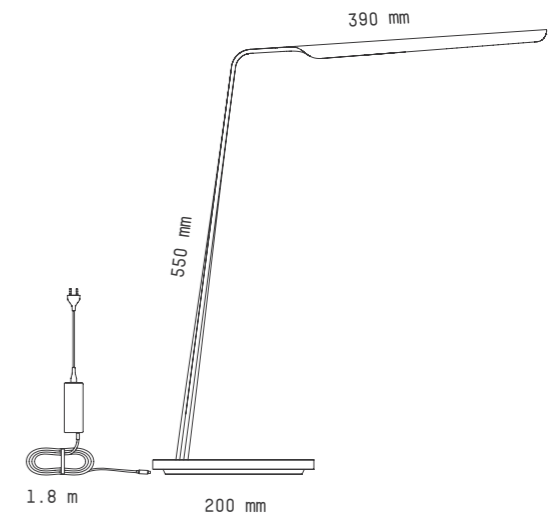

Swan table

TECHNICAL SPECIFICATIONS / TECHNISCHE DATEN

Available colors
and materials

Surface Finish Lacquer

Swan table lx

Power Use	14-7,5 W, with Qi 20W	Kelvin	2700 K, 3000 K [standard]
Voltage	100-240V 50/60 Hz	Lumen	max 1090 lm, lowest level 660 lm
Output	18-24V	CRI	93 Typ
Cord Length	1,8 m	Package Size	590 x 570 x 220 mm
Suitable	EURO, UK, USA/Japan	Package Weight	3 kg
Qi Operating Mode	Qi 1.0 standard compatible		