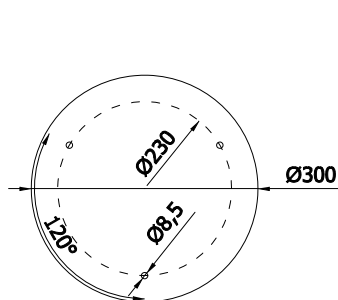

A-Piastre / Plates (Glo, Lit, MoM)

TECHNICAL SHEET

AA01-T-30-03 WHITE

Mounting: a soffitto / ceiling

Environment: Indoor - IP20

Materials: Metallo / Metal

Information: Round plate with max 3 fittings

AA18-T-30-03 TITANIUM

Mounting: a soffitto / ceiling

Environment: Indoor - IP20

Materials: Metallo / Metal

Information: Round plate with max 3 fittings

AA01-T-30-03

AA18-T-30-03

PIASTRA ESTERNA / EXTERNAL PLATE