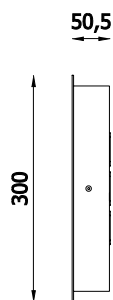

PIASTRA INTERNA / INTERNAL PLATE