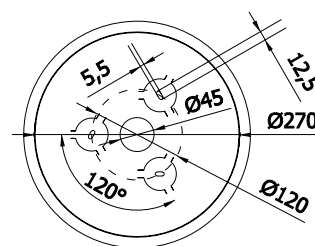

PIASTRA INTERNA / INTERNAL PLATE