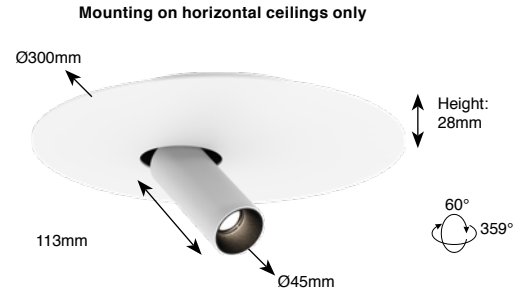

Tektus 45 1-Way Round

Technical Datasheet

General	
Type	Ceiling Mounted Luminaire
Material	Aluminium + Steel
Lamp Type	COB LED
Adjustable	Yes (60°/359°)
Dimmable	Yes
Cooling	Passive
Energy Class	A++
Weight	n.a.
Photobiol. Safety	RG1
Class	class I

IP20 960°C LED

Features:

High efficiency LED luminaire, equipped with a Bridgelux COB LED.
High quality components.
Various colors available.