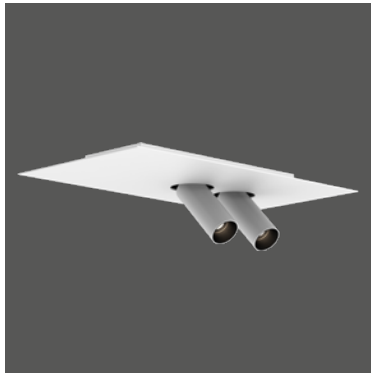

Tektus 45 2-Way Rectangle

Technical Datasheet

General	
Type	Ceiling Mounted Luminaire
Material	Aluminium + Steel
Lamp Type	COB LED
Adjustable	Yes (60°/359°)
Dimmable	Yes
Cooling	Passive
Energy Class	A++
Weight	n.a.
Photobiol. Safety	RG1
Class	class I