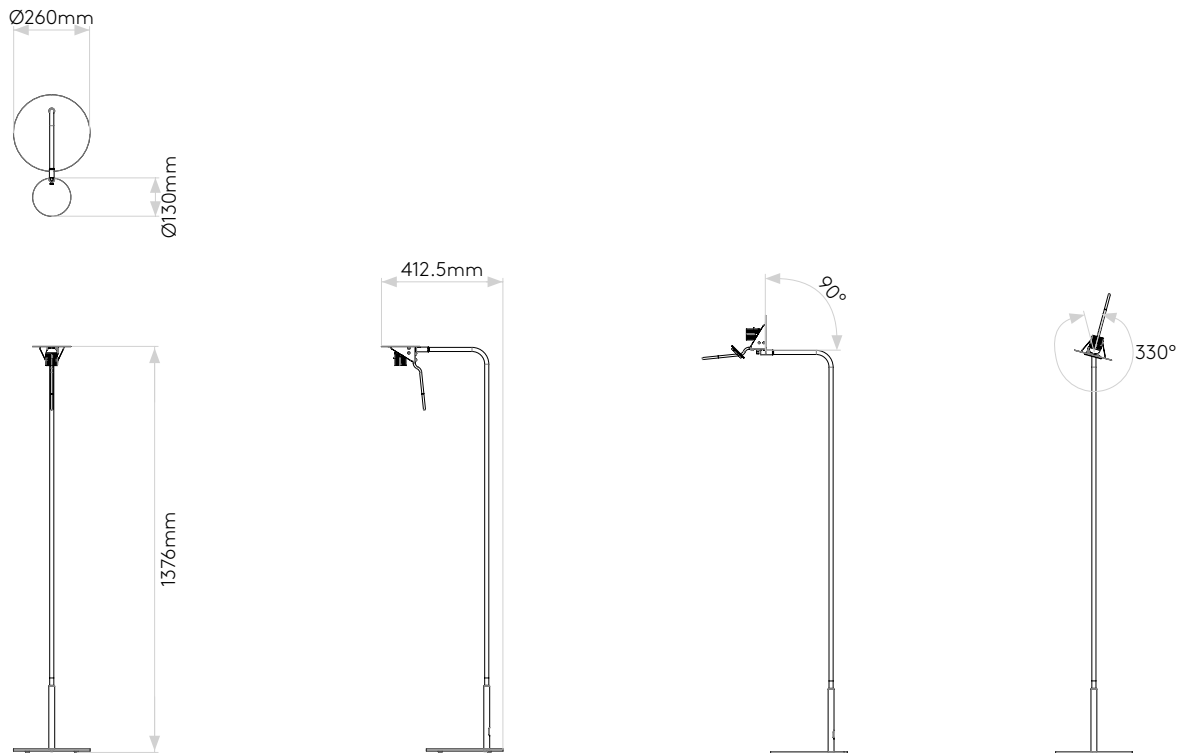

General

Location:	Interior
Class:	CE (Class II)
Ip Rating:	IP20
Bathroom Zone:	Zone 3
Driver Required:	No
Installation Orientation:	Ground/Floor
Main Material:	Metal - Mild Steel
Dimensions (mm):	H: 1376 W: 412.5 D: 260 Ø 130
Cut Out Hole :	-
Recess Depth (mm):	-
Fire Rating:	-
Cable Length (mm):	3000
Gross Weight (kg):	8

Lamp

Light Source:	LED E27/ES
Wattage:	12W Max
Lamp Included:	No
Maximum Lamp Length (mm):	126
Luminous Flux (lm):	-
Colour Temp (K):	Lamp Dependent
Cri (Ra):	Lamp Dependent
Macadam Ellipse:	Lamp Dependent
Tilt Adjustable Angle (°):	90
Rotation Adjustable Angle (°):	330
Lifetime (hrs):	Lamp Dependent
Beam Angle (°):	-

Product Elevations

astro

Without Shade

With Shade

Please note that some dimensions may vary slightly due to manufacturing tolerances, this includes cable entry and fixing holes

Veillez noter que certaines dimensions peuvent varier légèrement en raison des tolérances de fabrication, y compris l'entrée de câble et les trous de fixation.