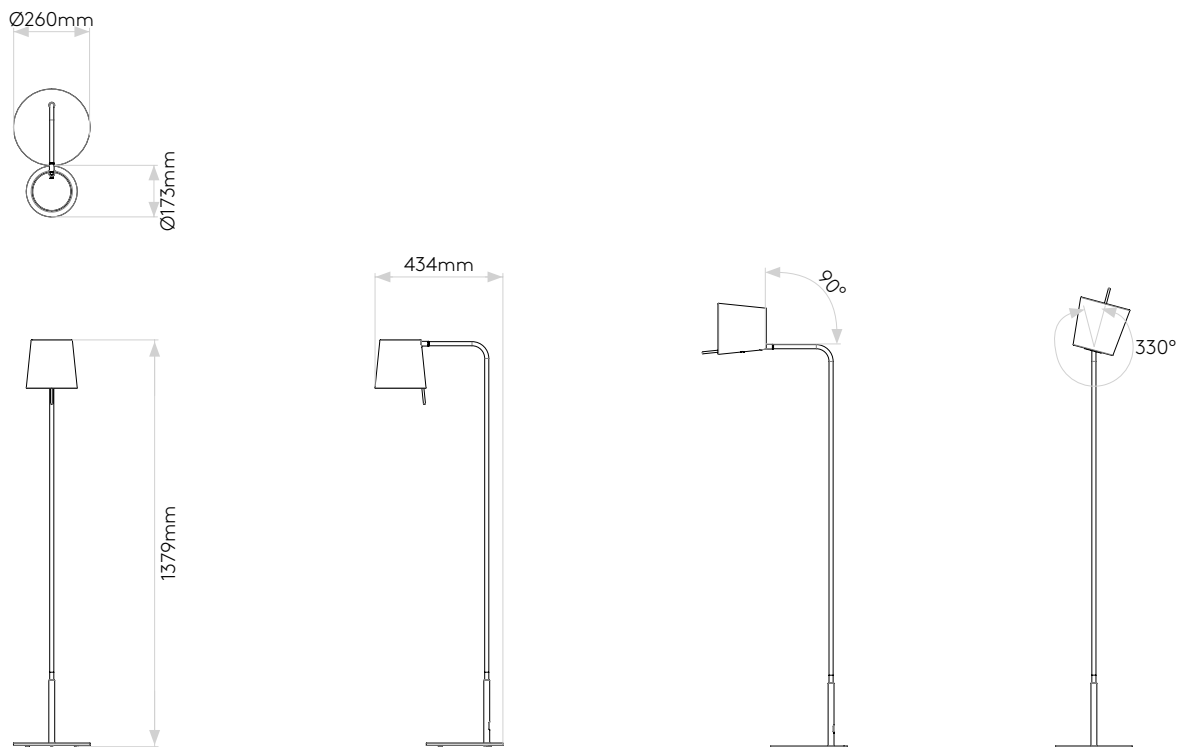

General

Location:	Interior
Class:	CE (Class II)
Ip Rating:	IP20
Bathroom Zone:	Zone 3
Driver Required:	No
Installation Orientation:	Ground/Floor
Main Material:	Metal - Mild Steel
Dimensions (mm):	H: 1376 W: 412.5 D: 260 Ø 130
Cut Out Hole :	-
Recess Depth (mm):	-
Fire Rating:	-
Cable Length (mm):	3000
Gross Weight (kg):	8

Lamp

Light Source:	LED E27/ES
Wattage:	12W Max
Lamp Included:	No
Maximum Lamp Length (mm):	126
Luminous Flux (lm):	-
Colour Temp (K):	Lamp Dependent
Cri (Ra):	Lamp Dependent
Macadam Ellipse:	Lamp Dependent
Tilt Adjustable Angle (°):	90
Rotation Adjustable Angle (°):	330
Lifetime (hrs):	Lamp Dependent
Beam Angle (°):	-

Product Elevations

astro

Without Shade

With Shade

Please note that some dimensions may vary slightly due to manufacturing tolerances, this includes cable entry and fixing holes

Veillez noter que certaines dimensions peuvent varier légèrement en raison des tolérances de fabrication, y compris l'entrée de câble et les trous de fixation.