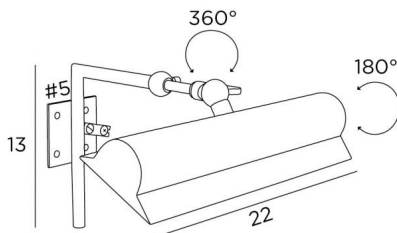

ET 22

ET 22 in brushed brass

Classic picture light. Total length: 22cm

Ideal for antique pictures or frames, wide and moulded

A set of two sliding tubes allows the reflector to be adjusted in depth. The reflector can be rotated 180° by means of an adjustable ball joint

This picture light is available in a longer size

On request, it is possible to obtain a reflector in another size

OVERALL SIZES

H13cm L22cm |→18→24cm

BASE

#5cm

TECHNICAL DATA

One E14 fitting

No transformer

Dimmable

The reflector is adjustable through 180°

The reflector is adjustable in depth

Reflector dimensions : 22 x 6,5cm H3,3cm

This luminaire is fixed directly on the picture or on the wall