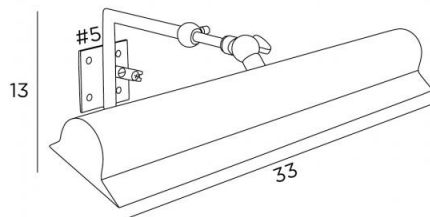

ET 33

ET 33 in brushed bronze

Classic picture light. Total length: 33cm

Ideal for antique pictures or frames, wide and moulded

A set of two sliding tubes allows the reflector to be adjusted in depth. The reflector can be rotated 180° by means of an adjustable ball joint

This picture light is available in a smaller size

On request, it is possible to obtain a reflector in another size

OVERALL SIZES

H13cm L33cm |→18→24cm

BASE

#5cm

TECHNICAL DATA

Two E14 fittings

No transformer

Dimmable

The reflector is adjustable through 180°

The reflector is adjustable in depth

Reflector dimensions : 33 x 6,5cm H3,3cm

This luminaire is fixed directly on the picture or on the wall