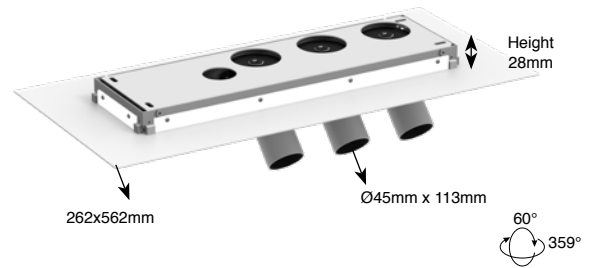

Tektus 45 3-Way Rectangle

Technical Datasheet

DOXIS
LIGHTING FACTORY

General	
Type	Ceiling Mounted Luminaire
Material	Aluminium + Steel
Lamp Type	COB LED
Adjustable	Yes (60°/359°)
Dimmable	Yes
Cooling	Passive
Energy Class	A++
Weight	n.a.
Photobiol. Safety	RG1
Class	class I

IP20   **960°C**   **LED**

Mounting on horizontal ceilings only

Features:

High efficiency LED luminaire, equipped with a Bridgelux COB LED.
High quality components.
Various colors available.