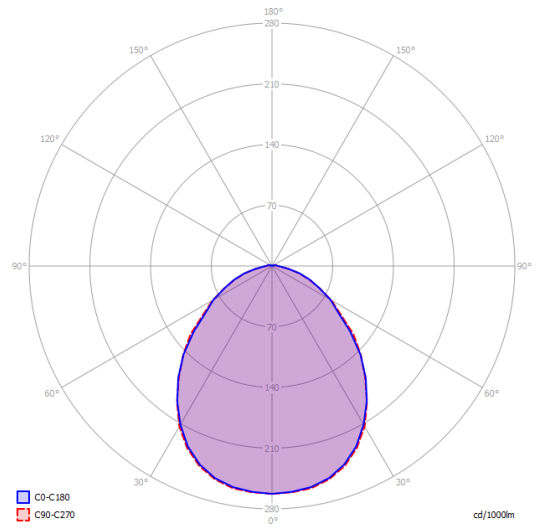

Kelly large dome 80

Light source

E27 Classic A60
4 x max 46 W Eco

or

E27 LED
4 x 25 W

W / L max 12 cm
W / L max 4.72"

Structure: Metal

Matte White – 9010

Energy Saving

Dim

Kelly large dome 80

E27 Classic A60
4 x max 46 W Eco

Photometric data

E27 LED
4 x 25 W

W / L max 12 cm
W / L max 4.72"

Options of Kelly