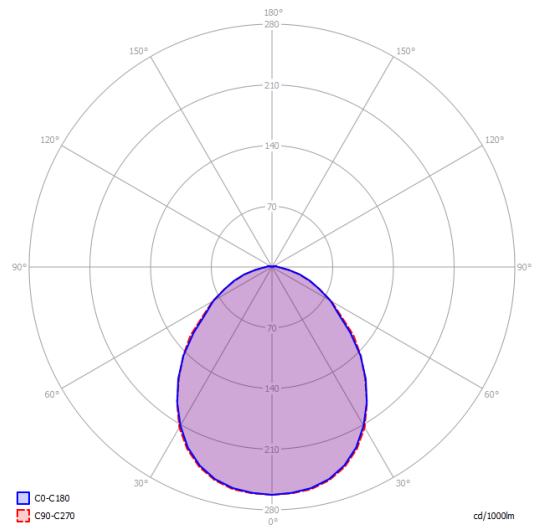

Kelly large dome 80

Light source

E27 Classic A60
4 x max 46 W Eco

or

E27 LED
4 x 25 W

W / L max 12 cm
W / L max 4.72"

Structure: Metal

Matte White – 9010

Energy Saving

Dim

Kelly large dome 80

E27 Classic A60
4 x max 46 W Eco

Photometric data

E27 LED
4 x 25 W

W / L max 12 cm
W / L max 4.72"

Options of Kelly