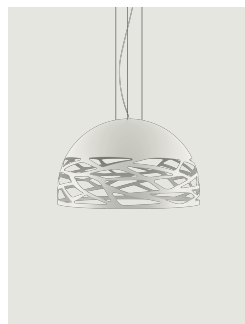

Kelly,
Design by Andrea Tosetto

Model Kelly large dome 80

Seductive beauty with a bold personality thanks to the strong and precise laser cuts, which lighten the metal of the lampshade and create an intriguing play of light and shadow. Kelly is a multifaceted family of suspension and wall lamps that stand out with elegance in any living space thanks to the variety of available forms and finishes.

Kelly large dome 80

Light source

E27 Classic A60
4 x max 46 W Eco

or

E27 LED
4 x 25 W

W / L max 12 cm
W / L max 4.72"

Structure: Metal

Matte White – 9010

Matte Black – 9005

Coppery Bronze

Matte Champagne

Diffuser: Glass

Polished White

Polished White

Polished White

Polished White

Energy Saving

Dim

Kelly large dome 80

E27 Classic A60
4 x max 46 W Eco

Photometric data

E27 LED
4 x 25 W

W / L max 12 cm
W / L max 4.72"

Options of Kelly