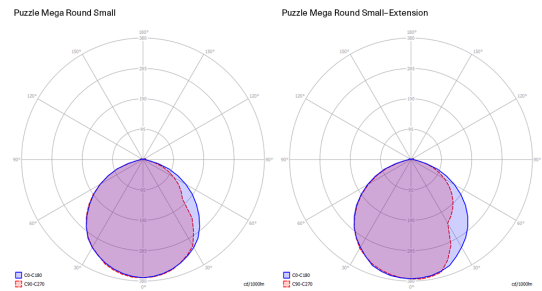

Puzzle Mega round small

LED
2700 K
3 × 15 W / 5250 lm
220–240 V
CRI 92
MacAdam 3–Step

Photometric data

LED
3000 K
3 × 15 W / 5550 lm
220–240 V
CRI 92
MacAdam 3–Step