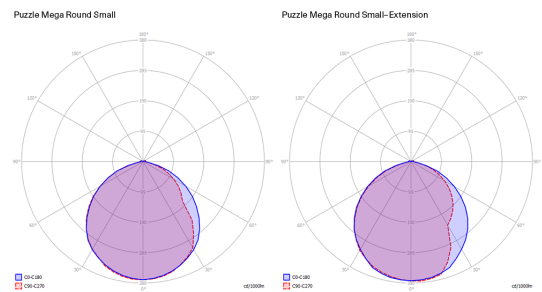

Puzzle Mega round small

LED
2700 K
3 × 15 W / 5250 lm
220–240 V
CRI 92
MacAdam 3–Step

Photometric data

LED
3000 K
3 × 15 W / 5550 lm
220–240 V
CRI 92
MacAdam 3–Step

Options of Puzzle Mega