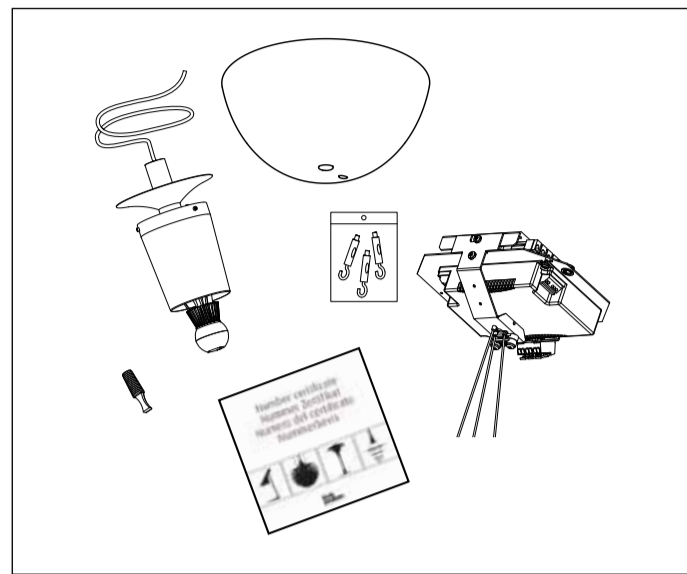

PH Artichoke Ø600/720/840 Suspension-kit LED

louis
poulsen

Design Poul Henningsen

17720-12