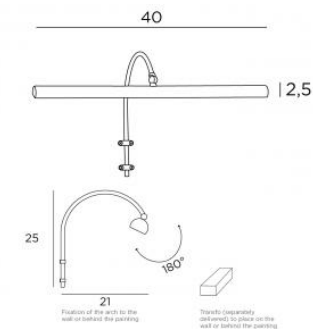

### TRIANON 40

Classic painting lighting. The reflector can be rotated to 180°. Also available in three other sizes. Delivered with one transfo 240/12V en two G4 LED bulbs. Warm light

#### TECHNICAL DATA

A 240/12V transformer is supplied separately and should be placed at the back of the painting

#### SIZES

H25 cm L40 cm |→ 21 cm