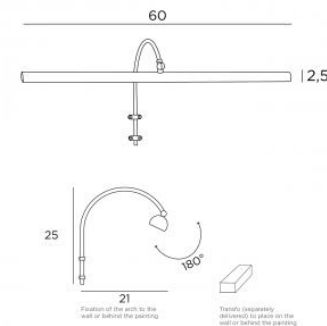

LIGHTING COLLECTION *by Stéphane Davidts*

TRIANON 60 in brushed nickel

TRIANON 60

Classic painting lighting. The reflector can be rotated to 180°. Also available in three other sizes. Delivered with one transfo 240/12V en two G4 LED bulbs. Warm light

TECHNICAL DATA

A 240/12V transformer is supplied separately and should be placed at the back of the painting

AVAILABLE FINISHES

25 - Brushed brass - 025

29 - Brushed bronze - 029

33 - Brushed nickel - 033

SIZES

H25 cm L60 cm |→ 21 cm

BASE

Two wall attachments