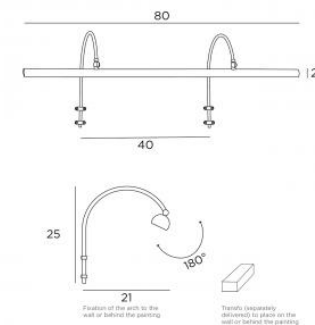

LIGHTING COLLECTION *by Stéphane Davidts*

TRIANON 80 in polished chrome (option)

TRIANON 80

Classic painting lighting. The reflector can be rotated to 180°. Also available in three other sizes. Delivered with two transfos 240/12V en four G4 LED bulbs. Warm light

TECHNICAL DATA

Two 240/12V transformers are supplied separately and should be placed at the back of the painting

AVAILABLE FINISHES

25 - Brushed brass - 025

29 - Brushed bronze - 029

33 - Brushed nickel - 033

SIZES

H25 cm L80 cm |→ 21 cm

BASE

Four wall attachments