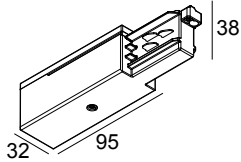

TRACK 3F DIM END SUPPLY 12 W

200 12 12 W

AVAILABLE IN

BLACK 200 12 12 B

WHITE 200 12 12 W

 [View on website](#)

General info

LOCATION	indoor
INGRESS PROTECTION	IP20
WEIGHT (KG)	0.1

Electrical info

CLASS	I
--------------	---

For detailed installation instructions, please consult the manual: [200_12_4x0_HAND.pdf](#)

WHERE USED

200 12 410 TRACK 3F DIM ON 1m

200 12 420 TRACK 3F DIM ON 2m