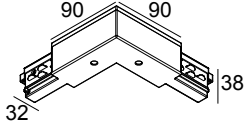

# TRACK 3F DIM CORNER 90° IN W

200 12 34 W

AVAILABLE IN

**BLACK** 200 12 34 B

**WHITE** 200 12 34 W

 [View on website](#)

## General info

<b>LOCATION</b>	indoor
<b>INGRESS PROTECTION</b>	IP20
<b>WEIGHT (KG)</b>	0.1