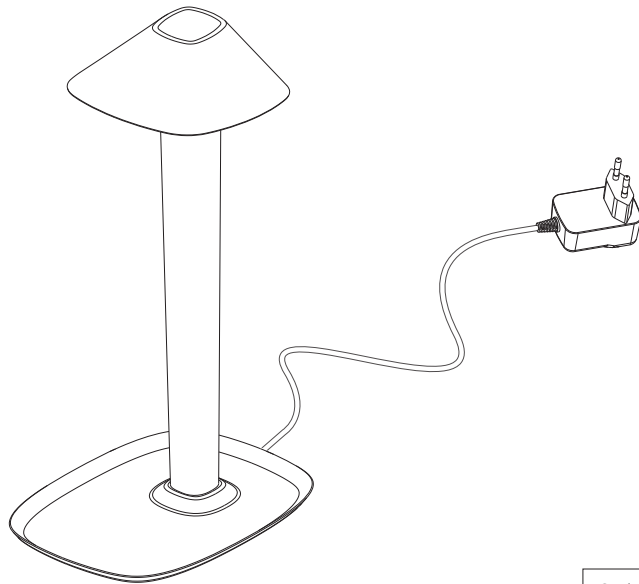

REVER DINING 2.0

INSTALLATION INSTRUCTIONS | MAY 2020

DIMENSIONS

POWER CONNECTION

Connect to 220-240V with the plug.

Switch on/off and Dimming