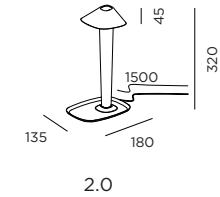

REVER DINING 2.0

INSTALLATION INSTRUCTIONS | MAY 2020

DIMENSIONS

POWER CONNECTION

Connect to 220-240V with the plug.

Switch on/off and Dimming