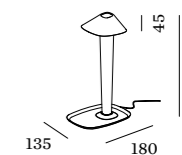

available from spring 2020

Rev. 002/2020-09

REVER DINING

TABLE

2.0

LED 2W | 220-20VAC | 50-60Hz
PCB 3-step | zink alloy powder coated | PMMA | touch dim

0.93kg | IP23

CODE	
	655284W
	655284Q
	655284B

LIGHT COLOUR	LUMEN	CRI	CODE
2700K	135	>80	2

black cable plug with transformer
white cable for white tray