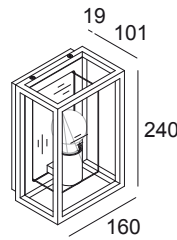

MONTUR M E27 B

232 213 00 B

AVAILABLE IN
BLACK 232 213 00 B

 [View on website](#)

General info

LOCATION	indoor-outdoor
INSTALLATION	Ceiling Surface mounted, Wall Surface mounted
INGRESS PROTECTION	IP65
PROTECTION AGAINST MECHANICAL IMPACT	IK07
WEIGHT (KG)	2.5
ADJUSTABILITY	non adjustable
INFORMATION	INCL.GLASS CLEAR EXCL.1 X FILAMENT LED BULB E27