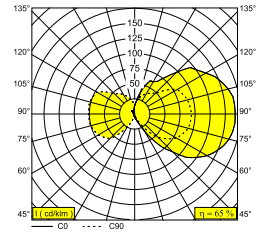

MONTUR M E27 B

232 213 00 B

AVAILABLE IN
BLACK 232 213 00 B

 [View on website](#)

General info

LOCATION	indoor-outdoor
INSTALLATION	Ceiling Surface mounted, Wall Surface mounted
INGRESS PROTECTION	IP65
PROTECTION AGAINST MECHANICAL IMPACT	IK07
WEIGHT (KG)	2.5
ADJUSTABILITY	non adjustable
INFORMATION	INCL.GLASS CLEAR EXCL.1 X FILAMENT LED BULB E27