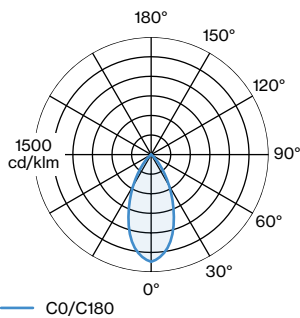

LIGHT DISTRIBUTION