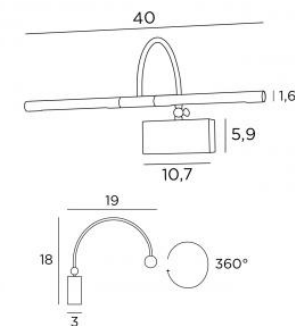

LIGHTING COLLECTION *by Stéphane Davidts*

PACHED 40 in brushed bronze

PACHED 40

Painting lighting with 12V transformer. The reflectors can be rotated to 360°. The gooseneck can be tilted by a small swivel with key

TECHNICAL DATA

Two G4 fittings
Maximum 2x20W
Compatible for LED bulbs

AVAILABLE FINISHES

20 - Polished brass - 020

29 - Brushed bronze - 029

33 - Brushed nickel - 033

SIZES

H18 cm L40 cm |→19 cm

BASE

10,7 x 5,9 x 3 cm