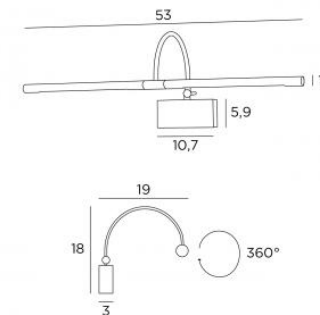

#### TECHNICAL DATA

Two G4 fittings  
Maximum 2x20W  
Compatible for LED bulbs

#### SIZES

H18 cm L53 cm |→19 cm

#### BASE

10,7 x 5,9 x 3 cm