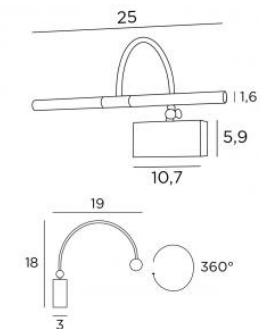

LIGHTING COLLECTION *by Stéphane Davidts*

PACHED 25 in brass

PACHED 25

Painting lighting with 12V transformer. The reflectors can be rotated to 360°. The gooseneck can be tilted by a small swivel with key

TECHNICAL DATA

Two G4 fittings
Maximum 2x20W
Compatible for LED bulbs

AVAILABLE FINISHES

20 - Polished brass - 020

29 - Brushed bronze - 029

33 - Brushed nickel - 033

SIZES

H18 cm L25 cm |→19 cm

BASE

10,7 x 5,9 x 3 cm