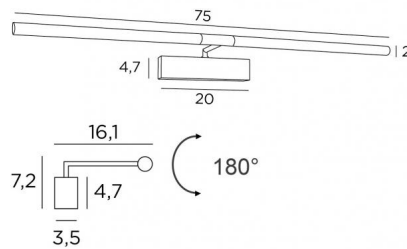

MEIDOUM 75 picture light

MEIDOUM 75 in brushed nickel

Simple and robust, he has all the qualities to highlight your picture: reliability, sobriety, discretion and efficiency. Length of this picture light: 75cm

Strips LED: warm, powerful and generous light, which has a regular continuity over its entire length

The two reflectors can be rotated through 180° to better channel the light onto the picture

This fixture is manufactured of solid brass by experienced craftsmen and the finishes offered are more than remarkable

This picture light is available in two other lengths

OVERALL SIZES

H7,2cm L75cm |→16,1cm

BASE

20 x 4,7 x 3,5cm

TECHNICAL DATA

LED strips integrated :

consumption 2x4,2W, brightness 1x702lm, color temperature 2700°K

Driver : 24-230V 18W 0,3A, not dimmable

The two reflectors are adjustable trough 180°

Reflector dimensions : Ø2,5cm L35,5cm (x2)

A fixing plate for the wall box ([plan in PDF](#))

AVAILABLE METAL FINISHES AND CODES