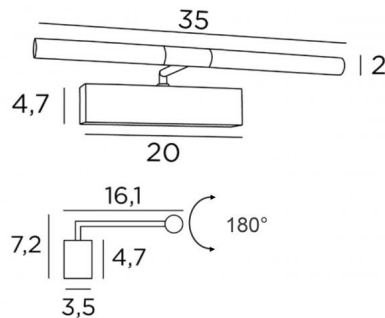

MEIDOUM 35 picture light

MEIDOUM 35 in brass

Simple and robust, he has all the qualities to highlight your picture: reliability, sobriety, discretion and efficiency. Length of this picture light : 35cm

Strips LED: warm, powerful and generous light, which has a regular continuity over its entire length

The two reflectors can be rotated through 180° to better channel the light onto the picture

This fixture is manufactured of solid brass by experienced craftsmen and the finishes offered are more than remarkable

This picture light is available in two other lengths

OVERALL SIZES

H7,2cm L35cm |→16,1cm

BASE

20 x 4,7 x 3,5cm

TECHNICAL DATA

LED strips integrated :

consumption 2x1,4W, brightness 1x234lm, color temperature 2700°K

Driver : 24-230V 18W 0,3A, not dimmable

The two reflectors are adjustable trough 180°

Reflector dimensions : Ø2,5cm L15,5cm (x2)

A fixing plate for the wall box ([plan in PDF](#))

AVAILABLE METAL FINISHES AND CODES