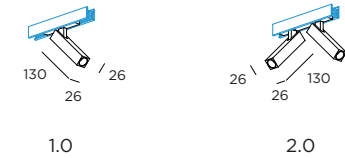

MICK on track

INSTALLATION INSTRUCTIONS | JULY 2020

DIMENSIONS

MOUNTING INSTRUCTION

- 1 Push the fixture into the track at the preferred location.

WARNING

Note: the fixture is not allowed to slide in the track. If you want to change location of the fixture in the track, please pull the fixture out of the track and install it on the correct position.