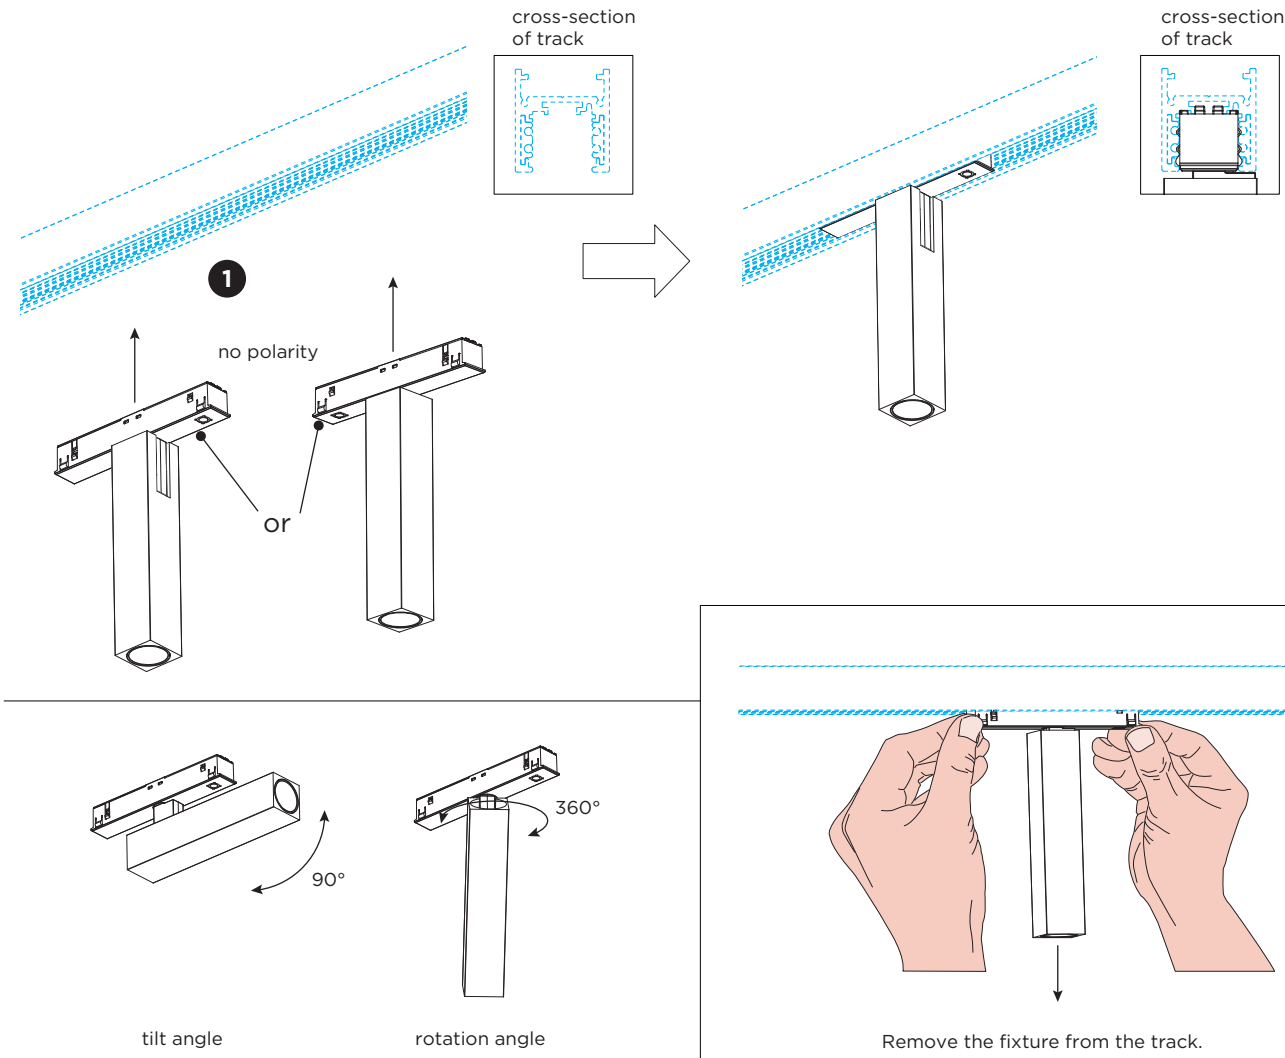

MICK on track

INSTALLATION INSTRUCTIONS | JULY 2020

DIMENSIONS

MOUNTING INSTRUCTION

- 1 Push the fixture into the track at the preferred location.

WARNING

Note: the fixture is not allowed to slide in the track. If you want to change location of the fixture in the track, please pull the fixture out of the track and install it on the correct position.