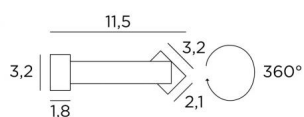

ERATO 35

ERATO 35 in brushed bronze

Bookcase or painting light with integrated LED without driver. The reflector is rotated to 360°. Warm light

This model is available in 3 different sizes

OVERALL SIZES

H3,2cm L36,2cm |→11,5cm

BASE

36,2 x 3,2 x 1,8cm

TECHNICAL DATA

Integrated 230V LED module

No driver

Consumption : 7,2W

Brightness : 663lm

Colour temperature : 2700°K