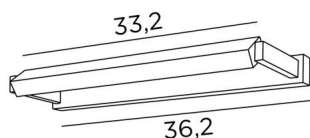

ERATO 35

ERATO 35 in brushed bronze

Bookcase or painting light with integrated LED without driver. The reflector is rotated to 360°. Warm light

This model is available in 3 different sizes

OVERALL SIZES

H3,2cm L36,2cm |→11,5cm

BASE

36,2 x 3,2 x 1,8cm

TECHNICAL DATA

Integrated 230V LED module

No driver

Consumption : 7,2W

Brightness : 663lm

Colour temperature : 2700°K