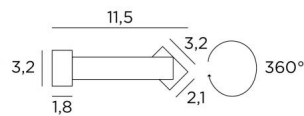

ERATO 65

ERATO 65 in brushed bronze

Bookcase or painting light with integrated LED without driver. The reflector is rotated to 360°. Warm light

This model is available in 3 different sizes

OVERALL SIZES

H3,2cm L66,2cm |→11,5cm

BASE

66,2 x 3,2 x 1,8cm

TECHNICAL DATA

Integrated 230V LED module

No driver

Consumption : 14,4W

Brightness : 1326lm

Colour temperature : 2700°K