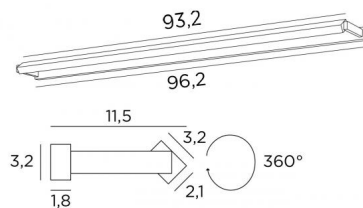

ERATO 95

ERATO 95 in light bronze

Bookcase or painting light with integrated LED without driver. The reflector is rotated to 360°. Warm light

This model is available in 3 different sizes

OVERALL SIZES

H3,2cm L96,2cm |→11,5cm

BASE

96,2 x 3,2 x 1,8cm

TECHNICAL DATA

Integrated 230V LED module

No driver

Consumption : 21,6W

Brightness : 1989lm

Colour temperature : 2700°K