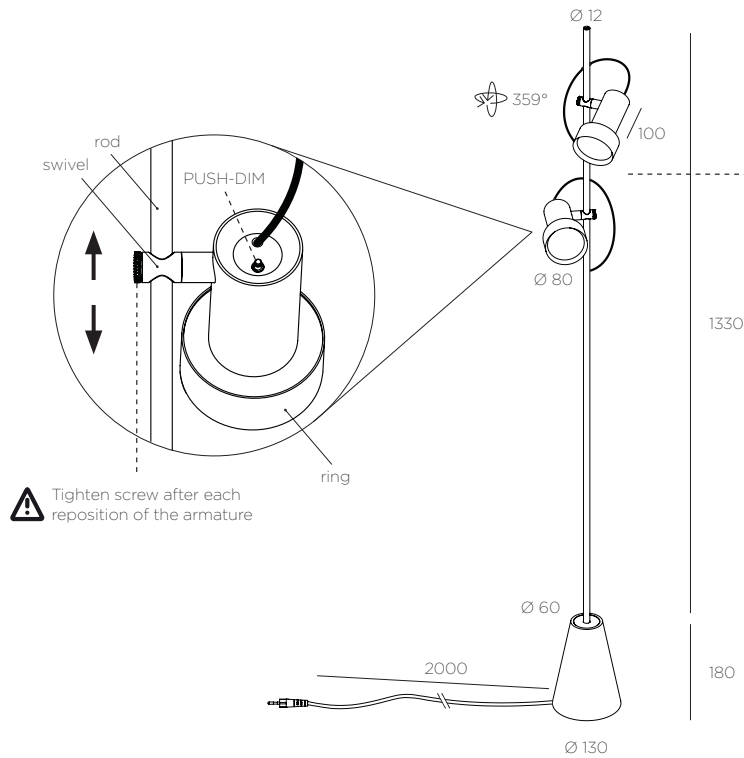

2Thirty Floor 2 + honeycomb — design by Bruno Van Meenen

For the perfect balance we recommend one armature on the left side and the other armature on the right side of the rod.

Material

aluminium
rod & swivel: brass

Finish

rod: black
swivel: gunmetal
ring: black / bronze / gold

Lightsource

2 x LED array (included) 11,8W
warm white: 2700K - 2 x 124lm - CRI >97
beam: N = 12° or M = 24°

Connection

110V-230V - PUSH-DIM on armature

Afwerking

stang: zwart
gewricht: gunmetal
ring: zwart / brons / goud

Lichtbron

2 x LED array (inclusief) 11,8W
warm wit: 2700K - 2 x 124lm - CRI >97
lichtbundel: N = 12° of M = 24°

Aansluiting

110V- 230V - PUSH-DIM op armatuur

Specificaties

klasse II
IP50

Typologie

vloer - binnen

Certificaten

CE 

Matériau

aluminium
tige & pivot: laiton