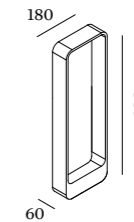

6.0

LED 8W | 220-240VAC | 50-60Hz
COB 3-step | incl. PS | phase-cut dim
aluminium powder coated

2.60kg IP65 $\pm 0.3^\circ$

CODE	
	722374W_
	722374D_

LIGHT COLOUR	LUMEN | CRI	CODE
3000K	420 | >90	5

OPTIONAL

CODE	
ground spike	90013102