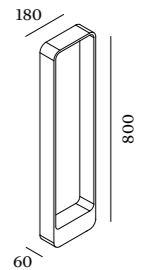

8.0

LED 8W | 220-240VAC | 50-60Hz
COB 3-step | incl. PS | phase-cut dim
aluminium powder coated

3.10kg IP65 $\pm 0.3^\circ$

CODE	
	722474W_
	722474D_

LIGHT COLOUR	LUMEN | CRI	CODE
3000K	420 | >90	5

OPTIONAL

CODE	
ground spike	90013102