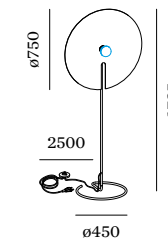

MIRRO

FLOOR SURFACE

2.0

G95 max. 15W | E27 | dimmable
220-240VAC | 50-60Hz
aluminium | steel powder coated
one side reflective composite panel
cable plug with dimmer switch

IP20 3.30kg

3.0

G95 max. 15W | E27 | dimmable
220-240VAC | 50-60Hz
aluminium | steel powder coated
one side reflective composite panel
cable plug with dimmer switch

IP20 3.70kg

	CODE
	6311EOGB0
	6311EONB0
	6311EOLB0

OPTIONAL

G95 5.6W | E27 | phase-cut dim
gold mirror

	CODE
2200K 377lm	9003E156
2700K 464lm	9003E142

G95 5.6W | E27 | phase-cut dim
silver mirror

	CODE
2700K 464lm	9003E157

	CODE
	6312EOGB0
	6312EONB0
	6312EOLB0

OPTIONAL

G95 5.6W | E27 | phase-cut dim
gold mirror

	CODE
2200K 377lm	9003E156
2700K 464lm	9003E142

G95 5.6W | E27 | phase-cut dim
silver mirror

	CODE
2700K 464lm	9003E157