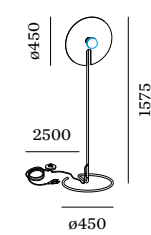

MIRRO

FLOOR SURFACE

2.0

G95 max. 15W | E27 | dimmable
220-240VAC | 50-60Hz
aluminium | steel powder coated
one side reflective composite panel
cable plug with dimmer switch

IP20 3.30kg

3.0

G95 max. 15W | E27 | dimmable
220-240VAC | 50-60Hz
aluminium | steel powder coated
one side reflective composite panel
cable plug with dimmer switch

IP20 3.70kg

	CODE
	6311EOGB0
	6311EONB0
	6311EOLB0

OPTIONAL

G95 5.6W | E27 | phase-cut dim
gold mirror

	CODE
2200K 377lm	9003E156
2700K 464lm	9003E142

G95 5.6W | E27 | phase-cut dim
silver mirror

	CODE
2700K 464lm	9003E157

	CODE
	6312EOGB0
	6312EONB0
	6312EOLB0

OPTIONAL

G95 5.6W | E27 | phase-cut dim
gold mirror

	CODE
2200K 377lm	9003E156
2700K 464lm	9003E142

G95 5.6W | E27 | phase-cut dim
silver mirror

	CODE
2700K 464lm	9003E157