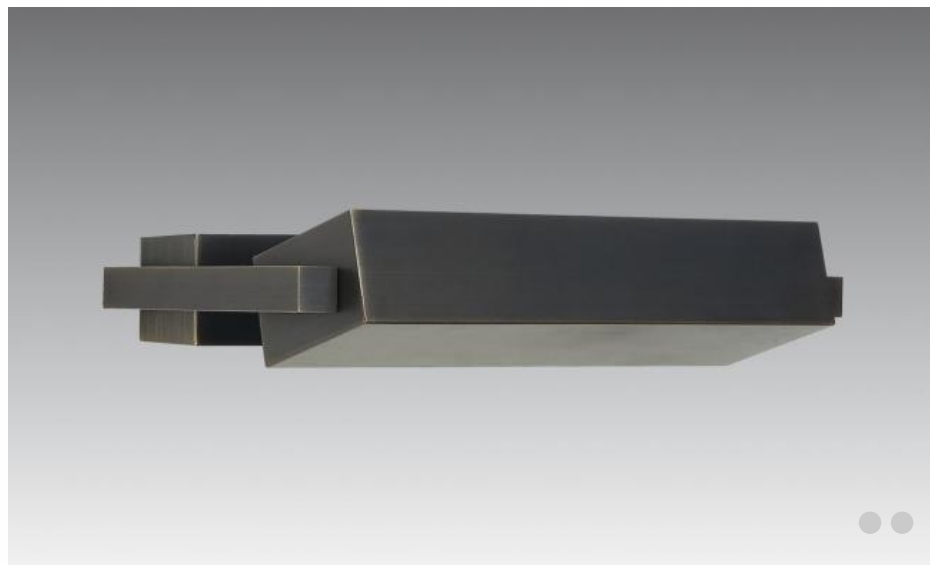

LIGHTING COLLECTION *by Stéphane Davidts*

THOUERIS

Halogene wall lamp adjustable to 180°. It can brighten up or down.

THOUERIS in brushed bronze

TECHNICAL DATA

Supplied with a protective glass placed on the bulb

AVAILABLE FINISHES

01 - Structured white - 001

29 - Brushed bronze - 029

32 - Brushed chrome - 032

SIZES

H4 cm L23 cm |→14 cm

BASE

20 x 4 x 4 cm