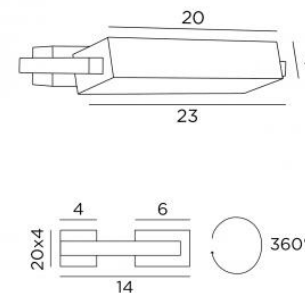

LIGHTING COLLECTION *by Stéphane Davidts*

THOUERIS

Halogene wall lamp adjustable to 180°. It can brighten up or down.

THOUERIS in brushed bronze

TECHNICAL DATA

Supplied with a protective glass placed on the bulb

AVAILABLE FINISHES

01 - Structured white - 001

29 - Brushed bronze - 029

32 - Brushed chrome - 032

SIZES

H4 cm L23 cm |→14 cm

BASE

20 x 4 x 4 cm