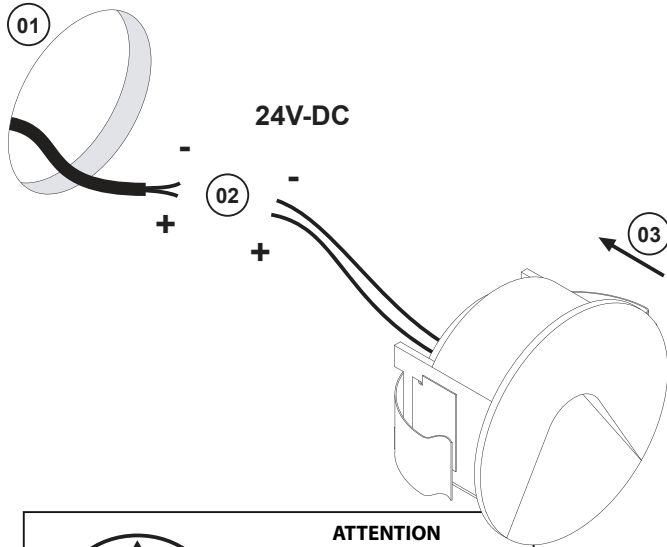

HOLE PATTERN

Ø55 x 50
min. 12

Options

INSTALLATION
CONCRETE BOX 188
270 11 188

CONTROL GEAR
LED POWER SUPPLY
24V-DC / 20W
300 89 24 20

Accessory Set