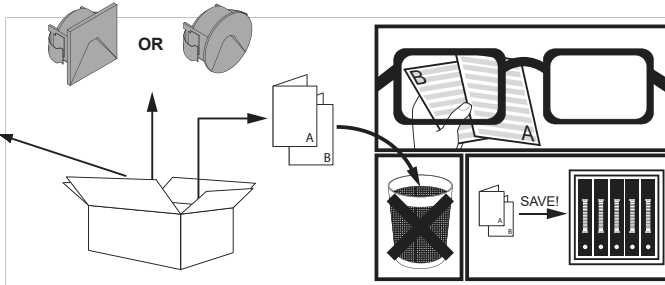

HOLE PATTERN

Ø55 x 50
min. 12

Options

INSTALLATION
CONCRETE BOX 188
270 11 188

CONTROL GEAR
LED POWER SUPPLY
24V-DC / 20W
300 89 24 20

Accessory Set