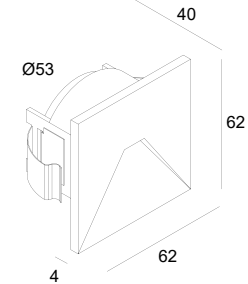

Ø 55 x 50
LOGIC MINI W S ◊
304 31 12 ◊
◊ = A / W
INCL. 1 x POWERLED WHITE 0.5W / 3000H
EXCL. LED POWER SUPPLY 24V-DC

CE 0.2 IP54

OPTIONS
CONCRETE BOX 188
LED POWER SUPPLY 24V-DC