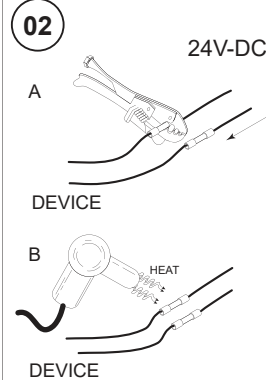

Options

INSTALLATION
CONCRETE BOX 188
270 11 188

CONTROL GEAR
LED POWER SUPPLY
24V-DC / 20W
300 89 24 20

Accessory Set

WATERPROOF CONNECT

RED or WHITE : +
BLACK : -

LED POWER SUPPLY
DELIVERED SEPARATELY
Ref.: 300 89 24 20