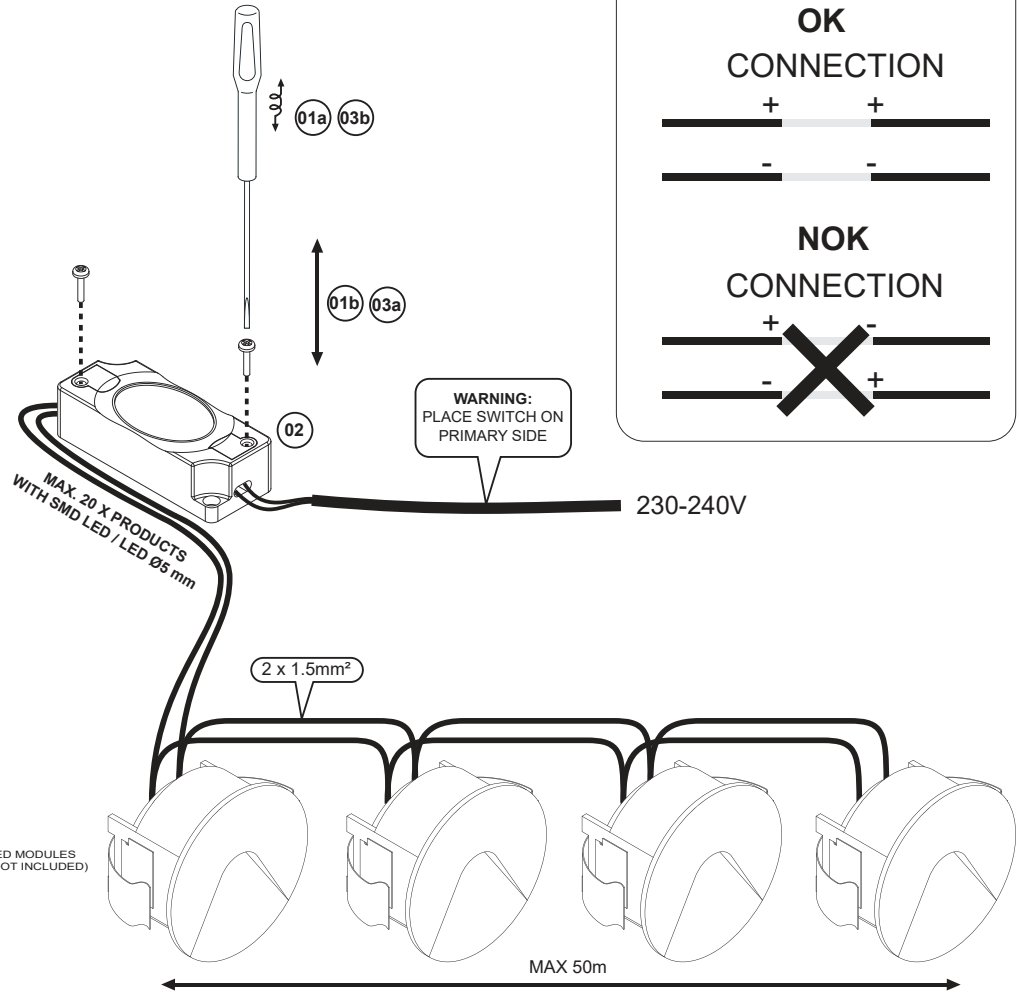

MAX. 40 LED MODULES / POWER SUPPLY

ATTENTION
OBSERVE PRECAUTIONS FOR
HANDLING ELECTROSTATIC
DISCHARGE SENSITIVE
DEVICES

NO SECONDARY SWITCHING

CONNECTION

OK
CONNECTION

NOK
CONNECTION

WARNING

ANY CLAIM TO A WARRANTY SHALL BECOME NULL AND VOID IF THE DEVICE IS NOT INSTALLED WITH THE SUITABLE BOX (OPTIONAL) PROVIDED BY DELTALIGHT N.V.