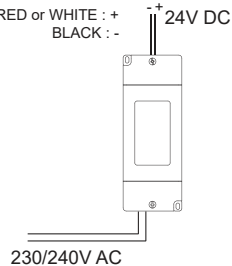

Logic Mini W

Manual/

Ø 55 x 50
 LOGIC MINI W R ◊
 304 30 12 ◊
 ◊ = A / W
 INCL. 1 x POWERLED WHITE 0.5W / 3000H
 EXCL. LED POWER SUPPLY 24V-DC

CE 0.2 IP54

OPTIONS
 CONCRETE BOX 188
 LED POWER SUPPLY 24V-DC

Ø 55 x 50
 LOGIC MINI W S ◊
 304 31 12 ◊
 ◊ = A / W
 INCL. 1 x POWERLED WHITE 0.5W / 3000H
 EXCL. LED POWER SUPPLY 24V-DC

CE 0.2 IP54

OPTIONS
 CONCRETE BOX 188
 LED POWER SUPPLY 24V-DC

HOLE PATTERN

Ø55 x 50
min. 12

Options

INSTALLATION
CONCRETE BOX 188
270 11 188

CONTROL GEAR
LED POWER SUPPLY
24V-DC / 20W
300 89 24 20

Accessory Set

WATERPROOF CONNECT

RED or WHITE : +
BLACK : -

LED POWER SUPPLY
DELIVERED SEPARATELY
Ref.: 300 89 24 20