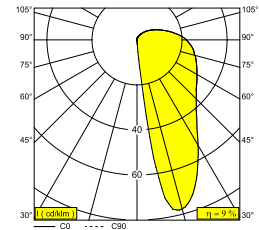

LOGIC MINI W S W

304 31 12 W

AVAILABLE IN

ALU GREY 304 31 12 A

BLACK 304 31 12 B

FLEMISH BRONZE OUTDOOR 304 31 12 FBRX

ANTHRACITE (DARK GREY) 304 31 12 N

WHITE 304 31 12 W

[View on website](#)

General info

LOCATION	indoor-outdoor
INSTALLATION	Wall Recessed
CUTOUT SHAPE/SIZE (MM)	round - 55
RECESSED DEPTH (MM)	50
THICKNESS OF MOUNTING SURFACE (MM)	min.12
INGRESS PROTECTION	IP54
PROTECTION AGAINST MECHANICAL IMPACT	IK03
WEIGHT (KG)	0.2
ADJUSTABILITY	non adjustable
INFORMATION	EXCL.LED POWER SUPPLY 24V-DC