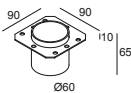

Concrete boxes

270 11 188 CONCRETE BOX 188

☐

Notes: