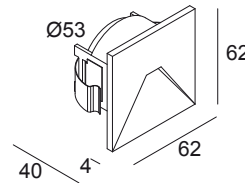

[View on website](#)

General info

LOCATION	indoor-outdoor
INSTALLATION	Wall Recessed
CUTOUT SHAPE/SIZE (MM)	round - 55
RECESSED DEPTH (MM)	50
THICKNESS OF MOUNTING SURFACE (MM)	min.12
INGRESS PROTECTION	IP54
PROTECTION AGAINST MECHANICAL IMPACT	IK03
WEIGHT (KG)	0.2
ADJUSTABILITY	non adjustable
INFORMATION	EXCL.LED POWER SUPPLY 24V-DC