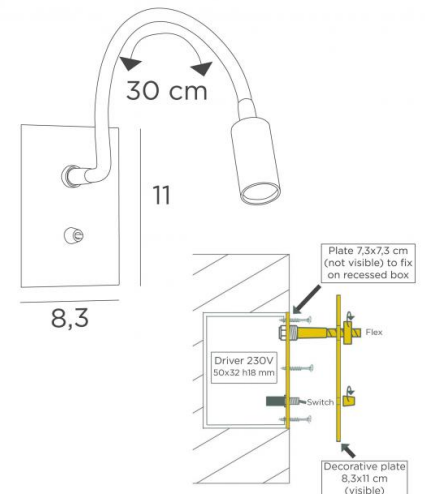

PAROS

PAROS in brushed chrome

Small reading lamp with a flexible and a spotlight with integrated LED to place by a bed. Minimalist yet efficient, a warm and concentrated light is spread

Wall plate without visible screws. Driver to be placed in a recessed box to be provided and placed at the back of the plate

OVERALL SIZES

H11cm L8,3cm |→36cm

Spotlight : Ø2,5cm L5cm

BASE

8,3 x 11 x 0,3cm

TECHNICAL DATA

Integrated power LED

Driver : 14-230V 50-60HZ 350mA

Consumption : 1W

Brightness : 119lm

Colour temperature : 2700°K

Not dimmable wall lamp

A 30cm flex

The spotlight can be directed to all directions

Toggle switch on the plate

A visible wall plate with no visible screws