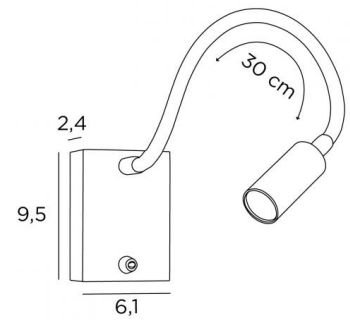

SAMOS

Small reading lamp with a flexible and a spotlight with integrated LED to place by a bed. Minimalist yet efficient, a warm and concentrated light is spread

OVERALL SIZES

H9,5cm L6,1cm |→36cm Spotlight : Ø2,5cm L5cm

BASE

6,1 x 9,5 x 2,4cm

TECHNICAL DATA

Integrated power LED

Driver : 14-230V 50-60HZ 350mA

Consumption : 1W

Brightness : 119lm

Colour temperature : 2700°K

Not dimmable wall lamp

A 30cm flex

The spotlight can be directed to all directions

Toggle switch on the box

A fixing plate for the wall box ([plan in PDF](#))

AVAILABLE METAL FINISHES AND CODES

02 - Structured black - 1624 002

25 - Brushed brass - 1624 025

28 - Light bronze - 1624 028

29 - Brushed bronze - 1624 029

32 - Brushed chrome - 1624 032