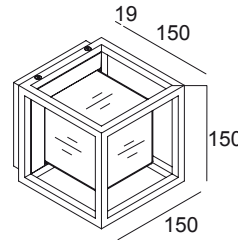

[View on website](#)

General info

LOCATION	indoor-outdoor
INSTALLATION	Ceiling Surface mounted, Wall Surface mounted
INGRESS PROTECTION	IP65
PROTECTION AGAINST MECHANICAL IMPACT	IK07
WEIGHT (KG)	2,3
ADJUSTABILITY	non adjustable
INFORMATION	INCL.GLASS OPAL INCL.LED POWER SUPPLY 350mA-DC