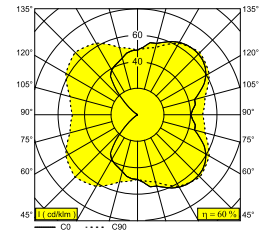

MONTUR S LED 930 B

232 112 93 B

AVAILABLE IN

ALU GREY 232 112 93 A

BLACK 232 112 93 B

FLEMISH BRONZE OUTDOOR 232 112 93 FBRX

ANTHRACITE (DARK GREY) 232 112 93 N

WHITE 232 112 93 W

[View on website](#)

General info

LOCATION	indoor-outdoor
INSTALLATION	Ceiling Surface mounted, Wall Surface mounted
INGRESS PROTECTION	IP65
PROTECTION AGAINST MECHANICAL IMPACT	IK07
WEIGHT (KG)	2,3
ADJUSTABILITY	non adjustable
INFORMATION	INCL.GLASS OPAL INCL.LED POWER SUPPLY 350mA-DC