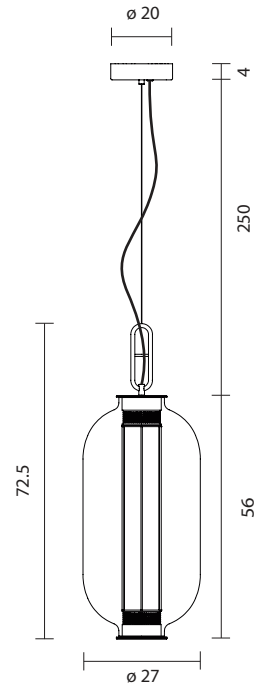

BAIT BA BA
by Neri&Hu, 2014

Suspension lamp. Structure and canopy in bronze electroplated steel. Diffuser in blown transparent, amber and grey glass. Strip led column (dimmable 1-10V driver included) provide ambient light and led module placed at the bottom (connected direct to main) provide direct light. Led module are dimmable with phase-cut dimmers*. Strip led and led module included.

Type: Suspension lamp

Environment: Indoor

Structure: Steel

Diffuser: Glass

Voltage: 230 V

Supply: Terminal strip

Dimmable driver included

Cable length: 250 cm

**Light source: Strip LED 15.4W 2700K 1150Lm
+ Module LED $\varnothing$ 70 16.6W 2700K 1350Lm**

BAI T BA BA

116000640976 **amber diffuser**
116000640977 **grey diffuser**
116000640978 **transparent diffuser**

6.5 kg
9.1 kg

CE IP-20

*For dimmable options, please contact office@parachilna.eu